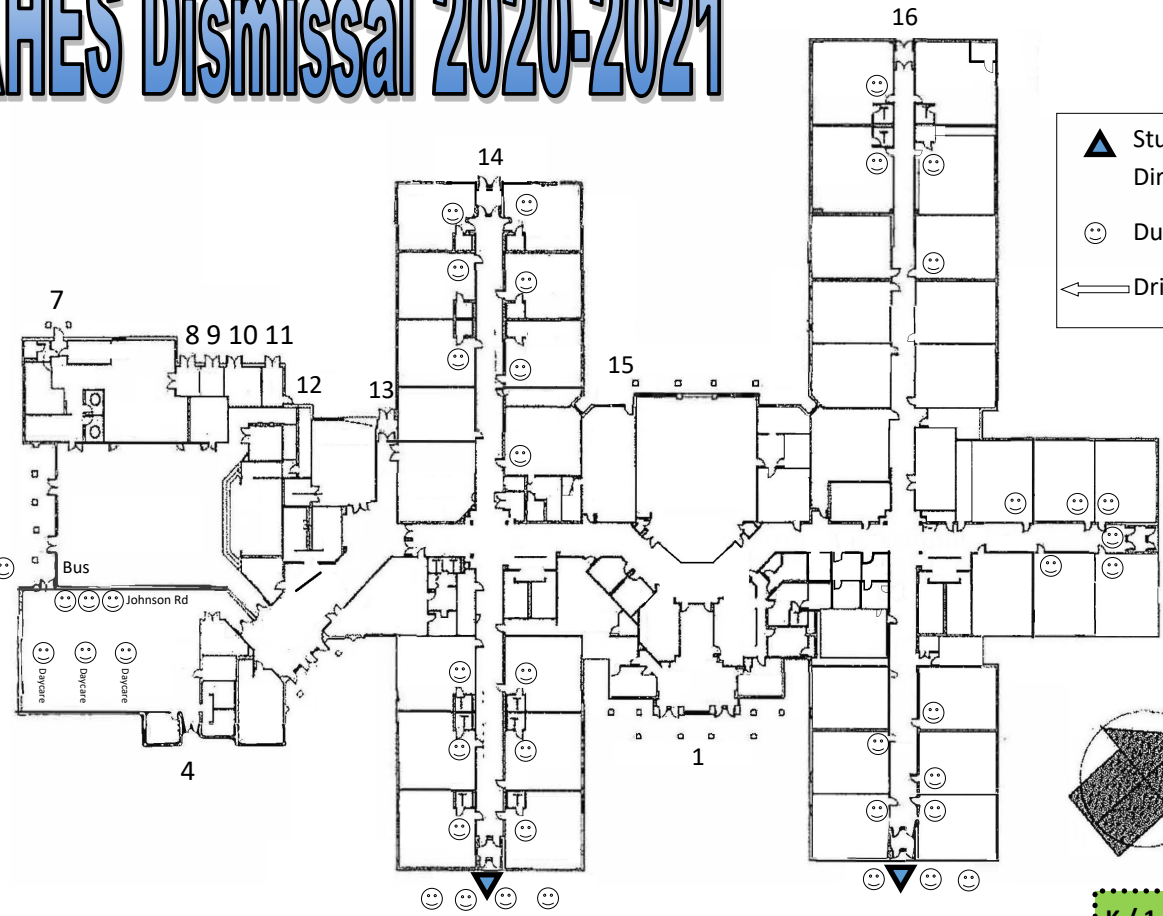

# Parents - KHES Arrival 2020-2021

BUS Entrance Only

Pre-K Enter @7:40am

Johnson Rd.

☺ Teacher  
 ← Driving direction  
 \*Students can enter any door

Norma Ln.

# Parent - KHES Dismissal 2020-2021

BUS / Daycare Entrance

Pre-K Enter @3:25pm

Johnson Rd.

STOP

- ▲ Student Movement Direction
- ☺ Duty Station
- ← Driving direction

Harmonson Farms

K / 1 = Right Lane

2 / 3 / 4 = Left Lane

No parking during afternoon dismissal

Norma Ln.