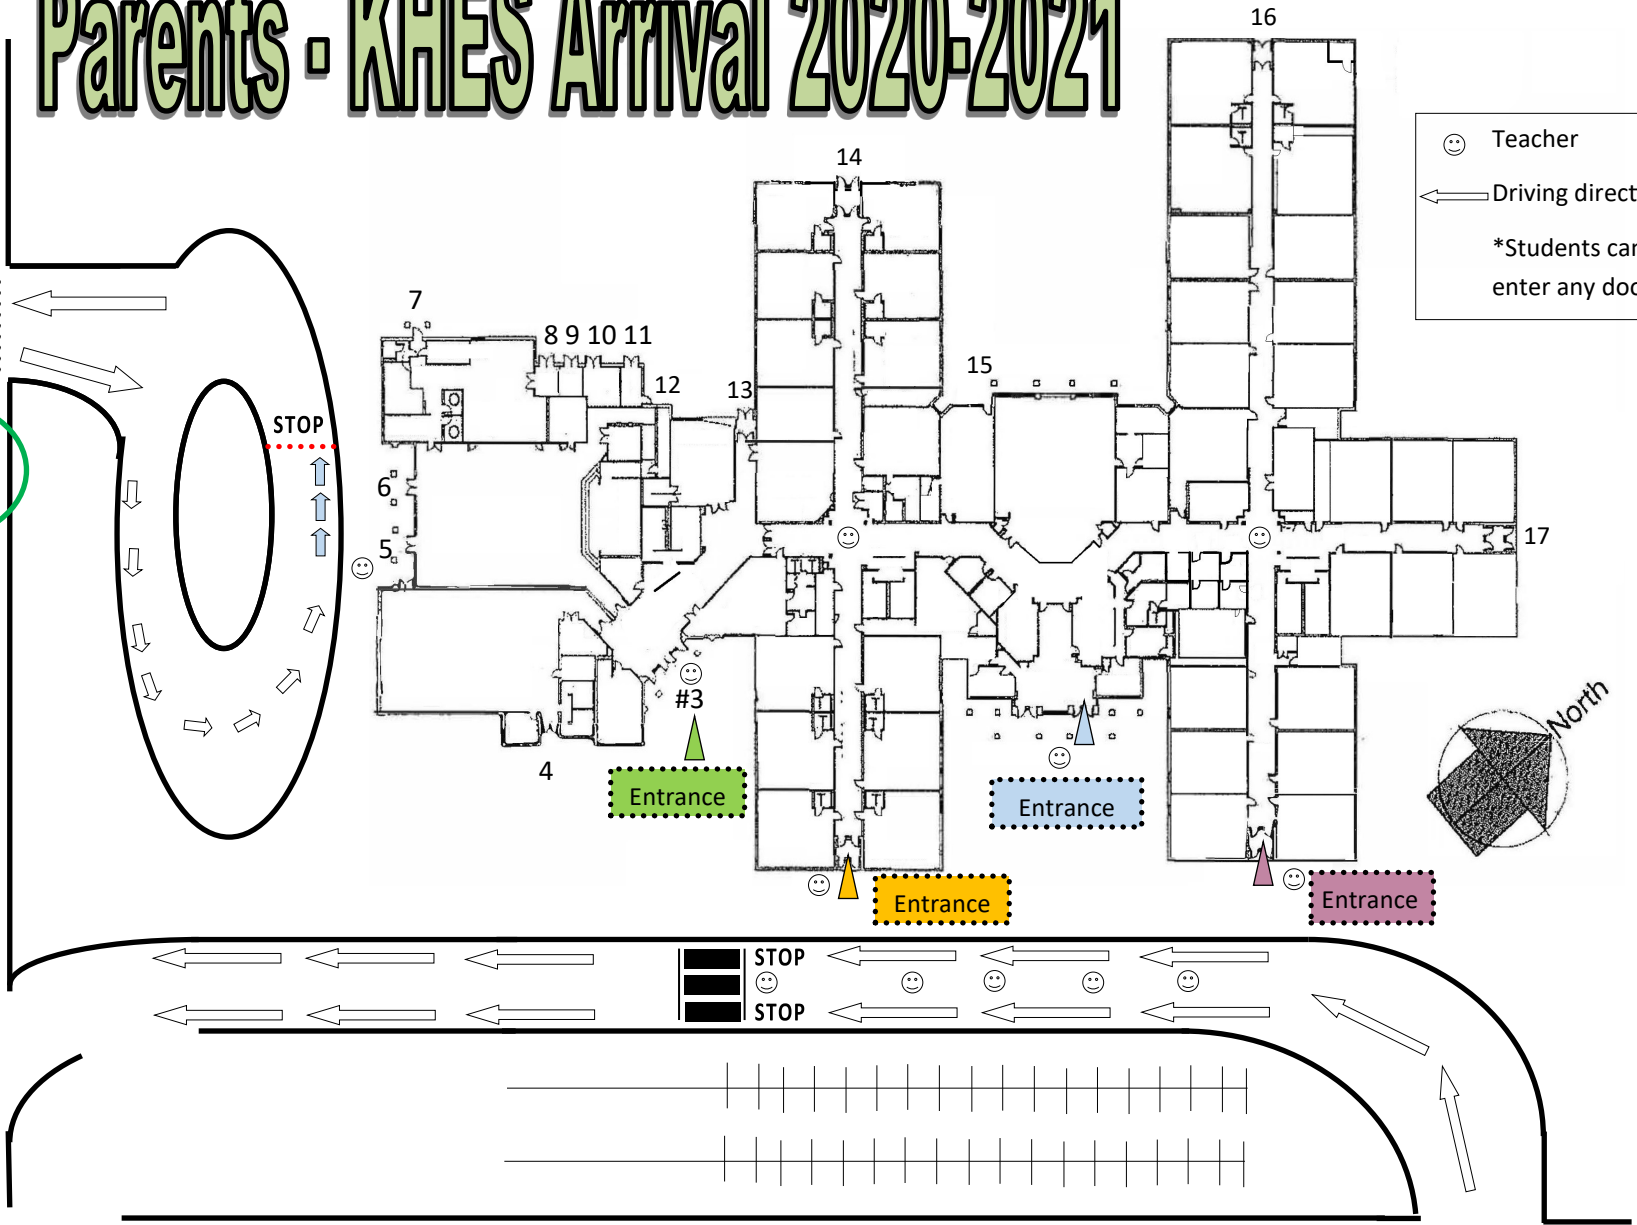

# Parents - KHES Arrival 2020-2021

BUS Entrance Only

Pre-K Enter @7:40am

Johnson Rd.

☺ Teacher  
 ← Driving direction  
 \*Students can enter any door

Norma Ln.

# Parent - KHES Dismissal 2020-2021

BUS / Daycare Entrance

Pre-K Enter @3:25pm

Johnson Rd.

STOP

- ▲ Student Movement Direction
- ☺ Duty Station
- ← Driving direction

Harmonson Farms

K / 1 = Right Lane

2 / 3 / 4 = Left Lane

No parking during afternoon dismissal

Norma Ln.